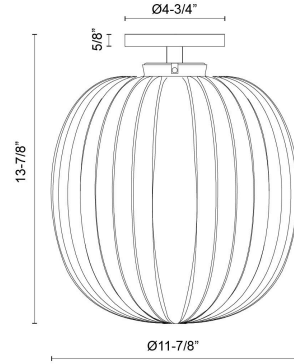

Cherise 12-in Semi-Flush Mount

Model	Bulbs (not included)	Wattage (or equivalent)
SF579112 SF579112BGGR SF579112MBGR	1 x E26	60W

Step into nostalgia with the Cherise collection, inspired by the enchanting candy shops of the 1920s. Each bonbon-shaped ribbed opal glass shade casts a soft, inviting glow while infusing your space with delightful Art Deco charm. Elevate your decor with a sweet touch of vintage style!

SPECIFICATION DETAILS

Fixture Dimensions	D11-7/8" x H13-7/8"
Canopy Dimensions	D4-3/4" x H5/8"
Location	Dry
Glass Details	Glossy Ribbed Opal Glass
Illumination Direction	Omni-directional
Light Source/Life	Socket
Material	Steel, Glass
Shade Details	Glossy Ribbed Opal Glass Shade
Compliance	UL Certified: Yes