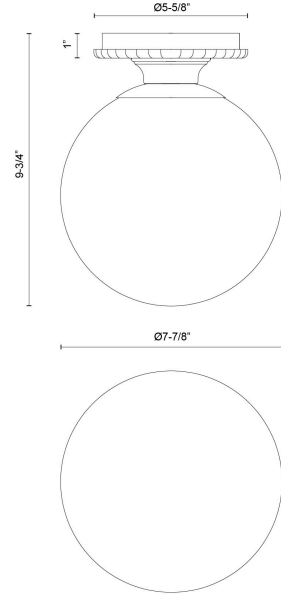

Otis 8-in Semi-Flush Mount

Model	Bulbs (not included)	Wattage (or equivalent)
SF430108 SF430108BGGO SF430108MBGO	1 x E26	60W

The Otis lighting collection is like a trip back in time to the vibrant Moroccan designs of the past. With its simple yet elegant look, it's like having a piece of vintage charm in your own home. The unique canopy details make it feel like a treasure chest, adding a touch of global flair to any room. But don't worry, it's still super timeless, so it'll never go out of style.

SPECIFICATION DETAILS

Fixture Dimensions	D7-7/8" x H9-3/4"
Canopy Dimensions	D5-5/8" x H1"
Location	Dry
Glass Details	Glossy Opal Glass
Illumination Direction	Omni-directional
Light Source/Life	Socket
Material	Brass, Glass (BGGO) Steel, Glass (MBGO)
Shade Details	Glossy Opal Glass Shade
Compliance	UL Certified: Yes