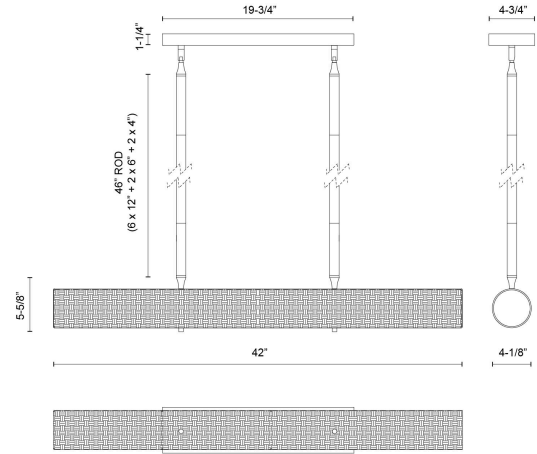

SPECIFICATION DETAILS

Fixture Dimensions	L42" x W4-1/8" x H5-5/8"
Canopy Dimensions	L19-3/4" x W4-3/4" x H1-1/4"
Minimum Hang Height	12"
Location	Dry
Diffuser Details	Frsoted Acrylic Diffuser
Dimming Range	100% - 10%
Illumination Direction	Down
Light Source/Life	LED (50,000 hours) 90CRI
Material	Steel, Rattan
Slopped Ceiling Adaptable	Yes, 45 Deg (Along Canopy)
Rod Length	46" Max (6x12" + 2x6" + 2x4")
Shade Details	Rattan Shade
Wire Length	60"
Compliance	ETL Certified: Yes CEC Title 24: Yes

FINISHES

* For custom options, contact customer service.

* For warranty information, please visit www.kuzcolighting.com/warranty

WWW.KUZCOLIGHTING.COM

USA: 3035 E. LONE MOUNTAIN ROAD - LAS VEGAS, NV 89081

CANADA: 19054 28TH AVENUE - SURREY, BC V3Z 6M3