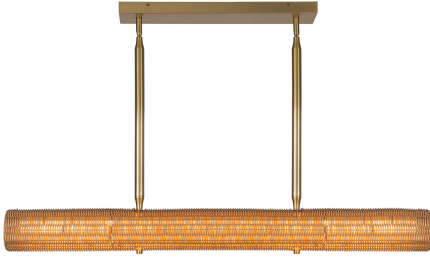

Maris 42-in Linear Pendant

Model	Color Temperature	Wattage	Voltage	Total Lumens	Delivered Lumens	Dimmer Support (Optional, Not Included)
LP602042-UNV LP602042BG-UNV LP602042MB-UNV	3000K	20W	120-277V	1760lm	640lm* (BG) 620lm* (MB)	TRIAC/ELV

The Maris lighting collection brings a warm, organic vibe to your space with its rattan shade. Its simple yet stylish design fits in with any style, adding a touch of earthy elegance to any room.

SPECIFICATION DETAILS

Fixture Dimensions	L42" x W4-1/8" x H5-5/8"
Canopy Dimensions	L19-3/4" x W4-3/4" x H1-1/4"
Minimum Hang Height	12"
Location	Dry
Diffuser Details	Frsoted Acrylic Diffuser
Dimming Range	100% - 10%
Illumination Direction	Down
Light Source/Life	LED (50,000 hours) 90CRI
Material	Steel, Rattan
Slopped Ceiling Adaptable	Yes, 45 Deg (Along Canopy)
Rod Length	46" Max (6x12" + 2x6" + 2x4")
Shade Details	Rattan Shade
Wire Length	60"
Compliance	ETL Certified: Yes CEC Title 24: Yes