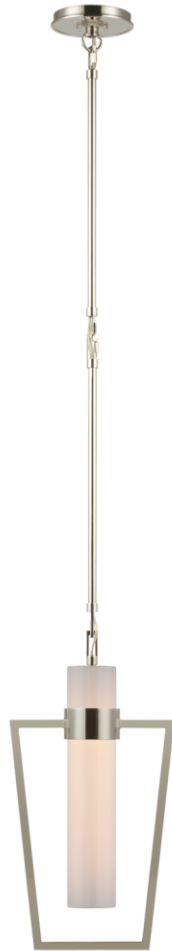

# TEAR SHEET

## Presidio Petite Caged Pendant

Item # S 5676PN-WG

Designer: Ian K. Fowler

O/A Height: 53.25"

Fixture Height: 18"

Min. Custom Height: 25.25"

Width: 9.25"

Canopy: 4.5" Round

Finishes: BZ, HAB, PN

Glass Options: CG, WG

Socket: E26 Keyless

Wattage: 8 LED T10

Weight: 6 Pounds

Note: Custom Height Available