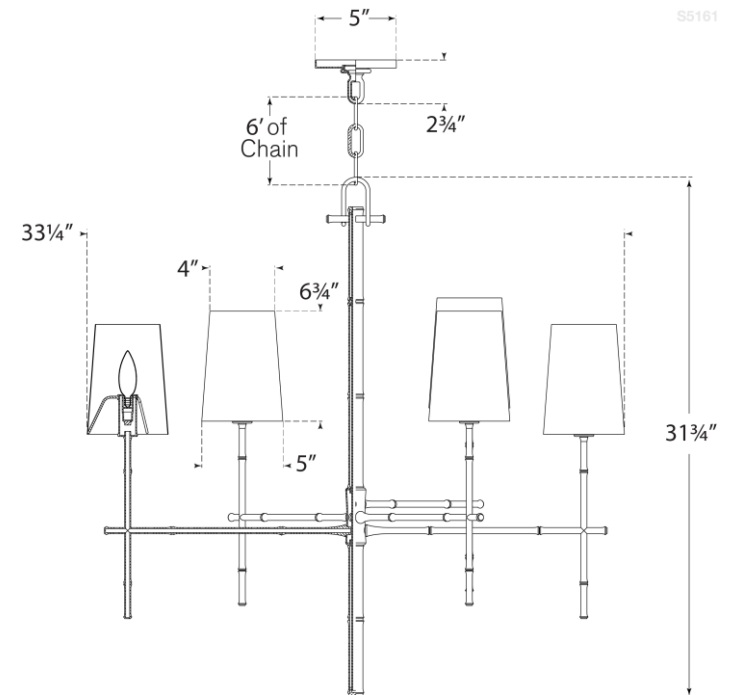

## Grenol Medium Modern Bamboo Chandelier

Item # S 5161PN-L

Designer: Visual Comfort

Height: 31.75"

Width: 33.25"

Canopy: 5" Round

Finishes: BZ, HAB, PN

Shade Treatments: L, PL

Shade Details: 4" x 5" x 6.75"

Socket: 6 - E12 Candelabra

Wattage: 6 - 40 B11

Weight: 12 Pounds

S5161