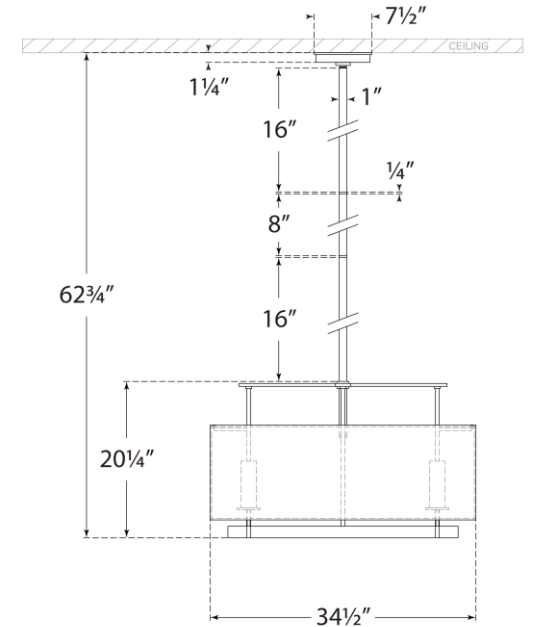

TEAR SHEET

Jase Extra Large Hanging Shade

Item # RB 5155PN-L

Designer: Ray Booth

O/A Height: 62.75"

Fixture Height: 20.25"

Min. Custom Height: 27.25"

Width: 34.5"

Canopy: 7.5" Square

Finishes: AB, PN, WI

Shade Treatments: L

Shade Details: 34.5" x 34.5" x 12.25"

Socket: 4 - E12 Candelabra

Wattage: 4 - 2.5 LED T6

Weight: 26 Pounds

Top View