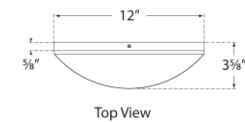

Finishes: MBK, NB, PN, WT

Lightsource: Dedicated LED

Wattage: 20w (1600lm)

Weight: 5 Pounds

Side View

Back View

Top View