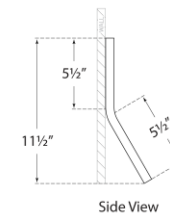

TEAR SHEET

Bend Large Round Light

Item # PB 2055MBK

Designer: Peter Bristol

Height: 11.5"

Width: 12"

Extension: 3.75"

Backplate: 5.5" x 11.75" Oval

Finishes: MBK, NB, PN, WT

Lightsource: Dedicated LED

Wattage: 20w (1600lm)

Weight: 5 Pounds

Side View

Back View

Top View