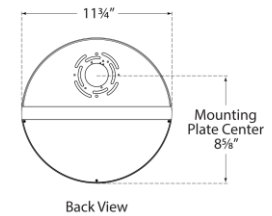

TEAR SHEET

Bend Large Round Light

Item # PB 2055MBK

Designer: Peter Bristol

Height: 11.5"

Width: 12"

Extension: 3.75"

Backplate: 5.5" x 11.75" Oval

Finishes: MBK, NB, PN, WT

Lightsource: Dedicated LED

Wattage: 20w (1600lm)

Weight: 5 Pounds

Side View

Back View

Top View