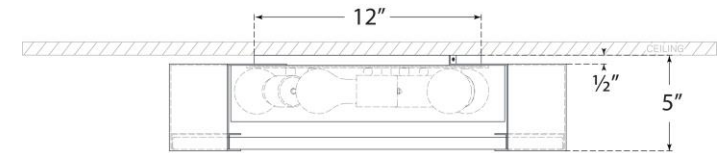

TEAR SHEET

Melange X-Large Flush Mount

Item # KW 4016BZ-ALB

Designer: Kelly Wearstler

Height: 5"

Width: 21"

Finishes: AB, BZ, PN

Shade Treatments: ALB

Socket: 5 - E26 Keyless

Wattage: 5 - 15 LED A19

Weight: 36 Pounds

Note: Alabaster is a Natural Stone | Variations in Color and Texture are Expected

Side View

Top View