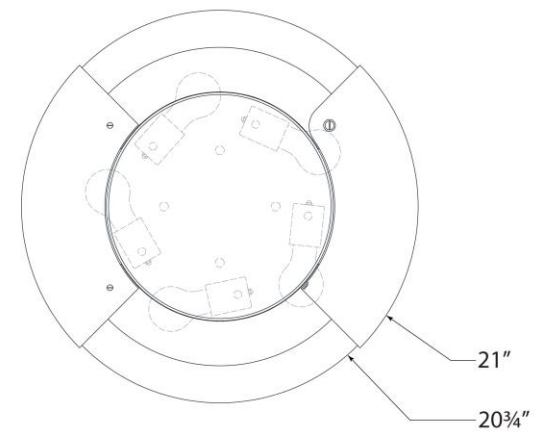

TEAR SHEET

Melange X-Large Flush Mount

Item # KW 4016BZ-ALB

Designer: Kelly Wearstler

Height: 5"

Width: 21"

Finishes: AB, BZ, PN

Shade Treatments: ALB

Socket: 5 - E26 Keyless

Wattage: 5 - 15 LED A19

Weight: 36 Pounds

Note: Alabaster is a Natural Stone | Variations in Color and Texture are Expected

Side View

Top View