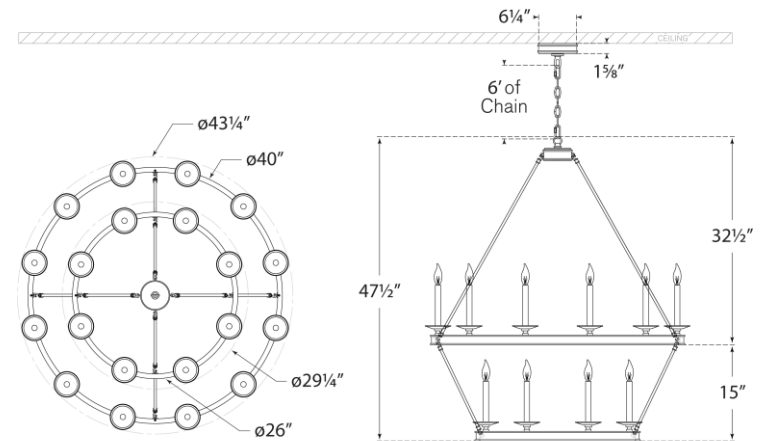

TEAR SHEET

Launceton Large Two Tiered Chandelier

Item # CHC 1607AB

Designer: Chapman & Myers

Height: 47.5"

Width: 43.25"

Canopy: 6" Round

Finishes: AB, BZ, PN

Socket: 20 - E12 Candelabra

Wattage: 20 - 40 C11

Weight: 43 Pounds

Top View

Front View