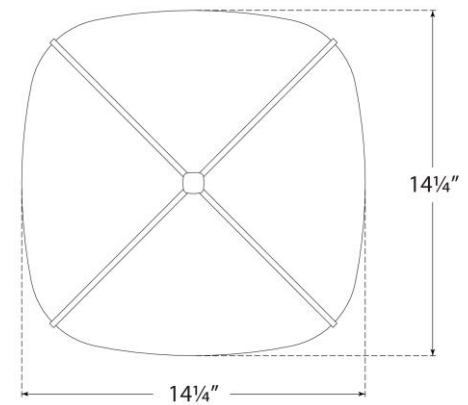

TEAR SHEET

Fondant 14" Flush Mount

Item # CD 4006PN-WG

Designer: Champalimaud

Height: 4.75"

Width: 14.25"

Canopy: 8.5" Square

Finishes: GM, PN, SB

Glass Options: WG

Lightsource: Dedicated LED

Wattage: 18w (2100lm)

Weight: 9 Pounds

Front View

Bottom View