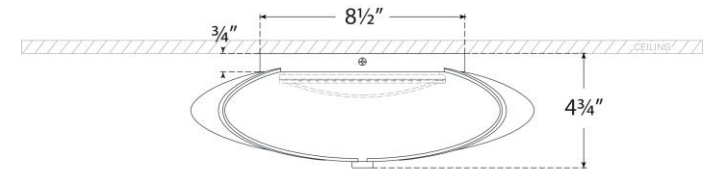

TEAR SHEET

Fondant 14" Flush Mount

Item # CD 4006PN-WG

Designer: Champalimaud

Height: 4.75"

Width: 14.25"

Canopy: 8.5" Square

Finishes: GM, PN, SB

Glass Options: WG

Lightsource: Dedicated LED

Wattage: 18w (2100lm)

Weight: 9 Pounds

Front View

Bottom View