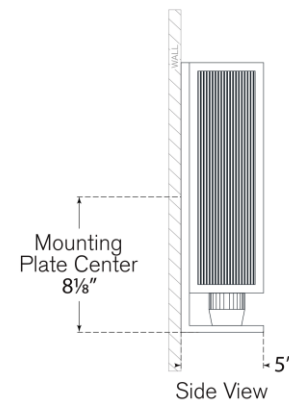

TEAR SHEET

York 16" Double Box Outdoor Sconce

Item # BBL 2187BZ-CRB

Designer: Barbara Barry

Height: 16.25"

Width: 10"

Extension: 5"

Backplate: 10" x 16.25" Rectangle

Finishes: BZ, SB

Glass Options: CRB

Socket: 2 - E26 Keyless

Wattage: 2 - 8 LED T9

Weight: 14 Pounds

Top View

Side View

Front View