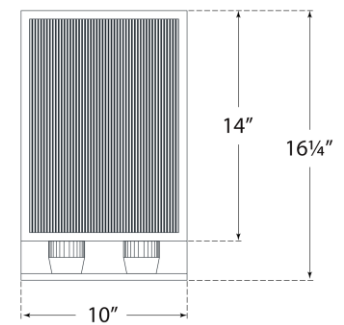

TEAR SHEET

York 16" Double Box Outdoor Sconce

Item # BBL 2187BZ-CRB

Designer: Barbara Barry

Height: 16.25"

Width: 10"

Extension: 5"

Backplate: 10" x 16.25" Rectangle

Finishes: BZ, SB

Glass Options: CRB

Socket: 2 - E26 Keyless

Wattage: 2 - 8 LED T9

Weight: 14 Pounds

Top View

Side View

Front View