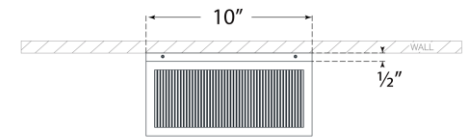

TEAR SHEET

York 16" Double Box Outdoor Sconce

Item # BBL 2187BZ-CRB

Designer: Barbara Barry

Height: 16.25"

Width: 10"

Extension: 5"

Backplate: 10" x 16.25" Rectangle

Finishes: BZ, SB

Glass Options: CRB

Socket: 2 - E26 Keyless

Wattage: 2 - 8 LED T9

Weight: 14 Pounds

Top View

Side View

Front View