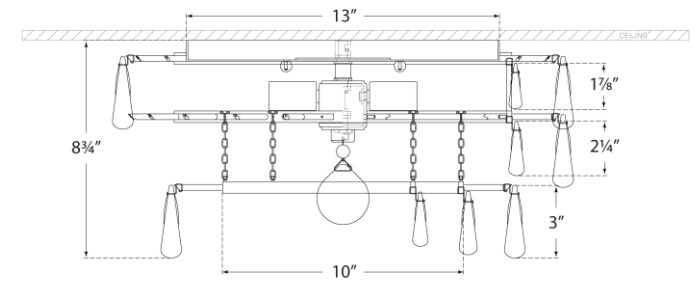

TEAR SHEET

Liscia Medium Flush Mount

Item # ARN 4171G-CG

Designer: AERIN

Height: 8.75"

Width: 19"

Canopy: 13" Round

Finishes: BSL, G

Glass Options: CG

Socket: 4 - E12 Candelabra

Wattage: 4 - 40 C11

Weight: 26 Pounds

Front View

Top View