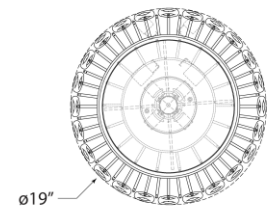

TEAR SHEET

Liscia Medium Flush Mount

Item # ARN 4171G-CG

Designer: AERIN

Height: 8.75"

Width: 19"

Canopy: 13" Round

Finishes: BSL, G

Glass Options: CG

Socket: 4 - E12 Candelabra

Wattage: 4 - 40 C11

Weight: 26 Pounds

Front View

Top View