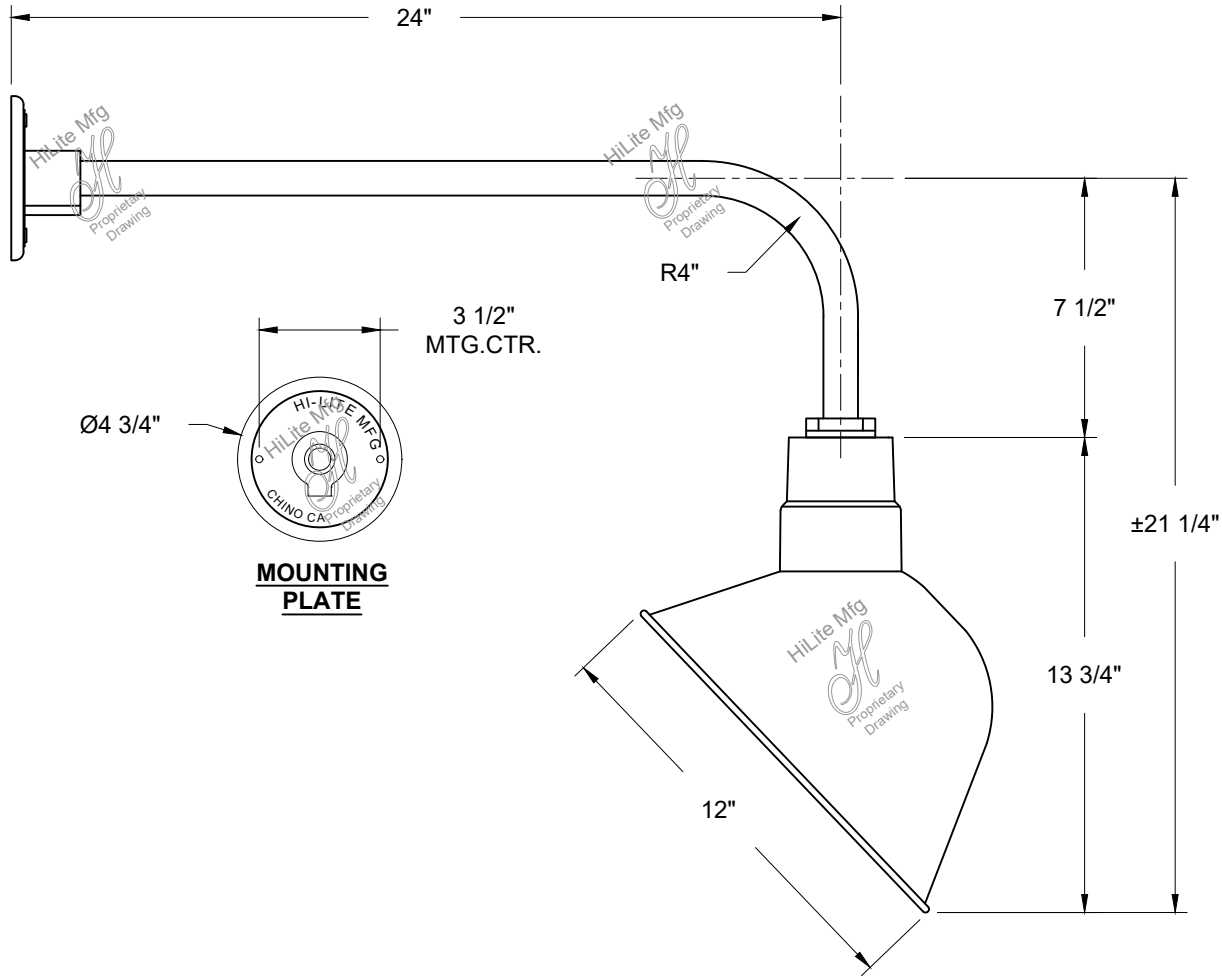

HiLite Mfg
 Proprietary
 Drawing

HiLite Mfg
 Proprietary
 Drawing

HiLite Mfg
 Proprietary
 Drawing

HiLite Mfg
 Proprietary
 Drawing

WET LOCATION

Item Number	Wattage	Voltage
H-QSN18112-SA/QSNB-13	200W	120V

Finish
 91-Black, 93-White, 96-Galvanized,
 145-Oil Rubbed Bronze