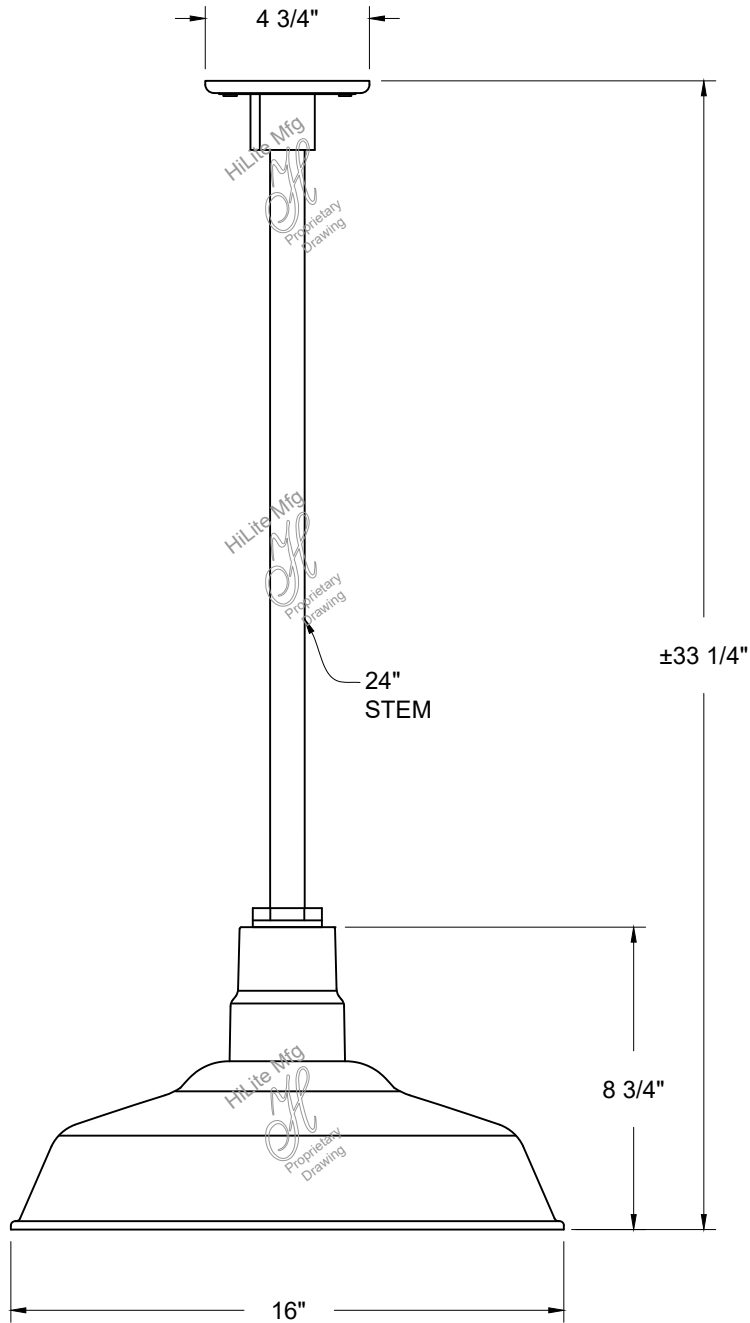

HiLite Mfg
 Proprietary
 Drawing

HiLite Mfg
 Proprietary
 Drawing

HiLite Mfg
 Proprietary
 Drawing

HiLite Mfg
 Proprietary
 Drawing

DAMP LOCATION

Item Number	Wattage	Voltage
H-QSN15116-SA/QSN24"ST3/QSNHDSMC	200W	120V

Finish
 91-Black, 93-White, 96-Galvanized,
 145-Oil Rubbed Bronze

Mounting
 Stem Mount

Lamp/Socket
 1-Medium Base INC

***Confidential and Proprietary. The information contained on this page is the sole property of Hi-Lite Mfg. Co., Inc. Any reproduction, redistribution, or use to profit from in part or as a whole without prior written authorization of Hi-Lite Mfg. Co., Inc. is unlawful, against trade laws and will be prosecuted to the fullest extent.